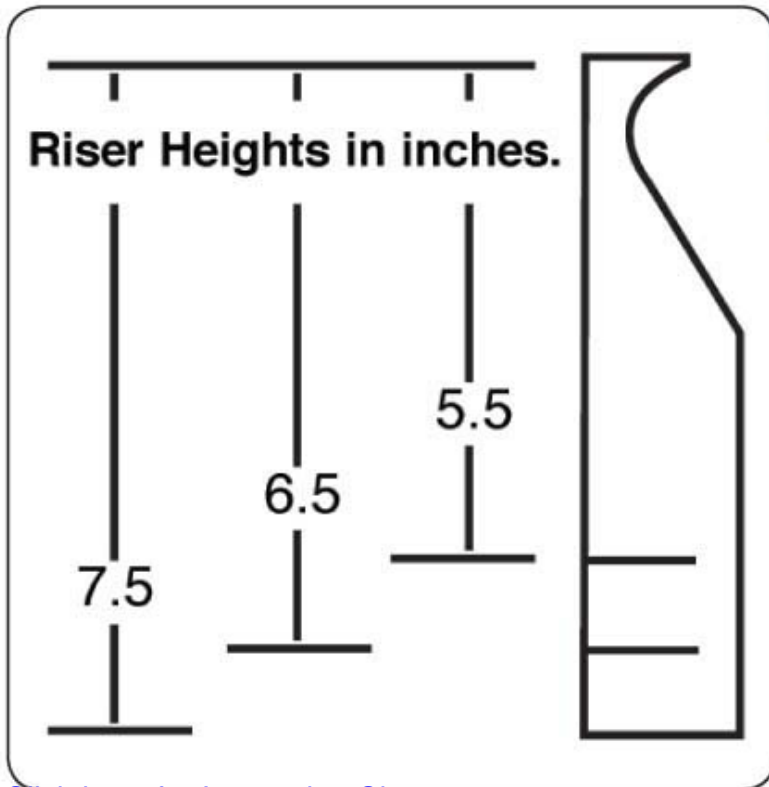

Step Liners let you match your steps to your pool forms, wall caps and counter top forms. One inch bre

STEPLINERS DIMENSIONS

[Click here for Instructional Video](#)

Description:	Part #	Packaged:
Step		Liner Regular
1STP40		10 pieces per carton (4' lengths)
1STP80		10 pieces per carton (8' lengths)
Step		Liner Capstone
9STP40		10 pieces per carton (4' lengths)
9STP80		10 pieces per carton (8' lengths)
Step		Liner Intermediate
2STP40		10 pieces per carton (4' lengths)
2STP80		10 pieces per carton (8' lengths)
Step		Liner Sandstone
17STP40		7 pieces per carton (4' lengths)
17STP80		7 pieces per carton (8' lengths)
Step		Liner Commercial
3STP24		6 pieces per carton (4' lengths)
3STP48		6 pieces per carton (8' lengths)
Step		Liner Safety Tread
19STP40		10 pieces per carton (4' lengths)
19STP80		10 pieces per carton (8' lengths)
Step Liner OG		Liner OG
20STP24		6 pieces per carton (4' lengths)
20STP48		6 pieces per carton (8' lengths)