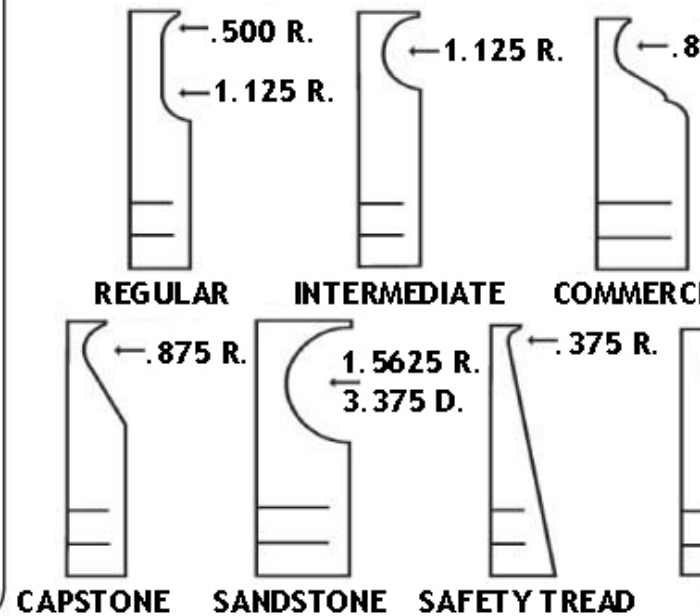

Step Liners let you match your steps to your pool forms, wall caps and counter top forms. One inch bre

STEPLINERS DIMENSIONS

[Click here for Instructional Video](#)

Description:	Part #	Packaged:
Step		Liner Regular
1STP40		10 pieces per carton (4' lengths)
1STP80		10 pieces per carton (8' lengths)
Step		Liner Capstone
9STP40		10 pieces per carton (4' lengths)
9STP80		10 pieces per carton (8' lengths)
Step		Liner Intermediate
2STP40		10 pieces per carton (4' lengths)
2STP80		10 pieces per carton (8' lengths)
Step		Liner Sandstone
17STP40		7 pieces per carton (4' lengths)
17STP80		7 pieces per carton (8' lengths)
Step		Liner Commercial
3STP24		6 pieces per carton (4' lengths)
3STP48		6 pieces per carton (8' lengths)
Step		Liner Safety Tread
19STP40		10 pieces per carton (4' lengths)
19STP80		10 pieces per carton (8' lengths)
Step Liner OG		Liner OG
20STP24		6 pieces per carton (4' lengths)
20STP48		6 pieces per carton (8' lengths)