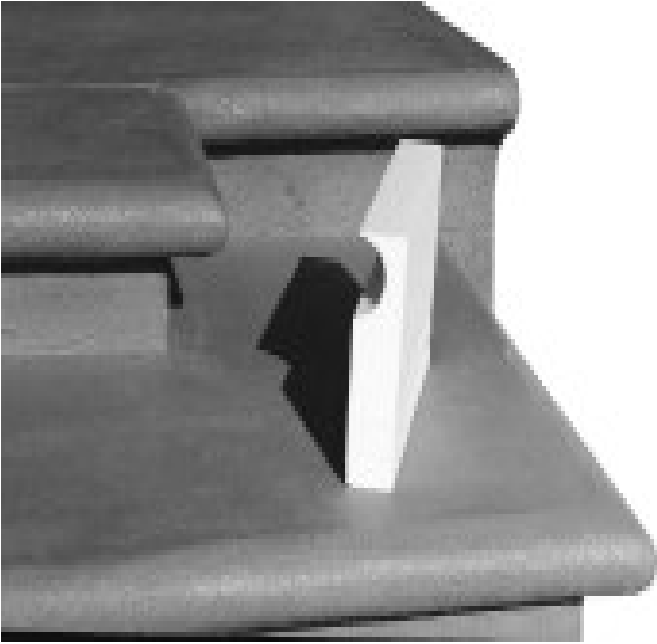

Step Liners let you match your steps to your pool forms, wall caps and counter top forms. One inch bre

STEPLINERS DIMENSIONS

[Click here for Instructional Video](#)

Description:	Part #	Packaged:
Step		Liner Regular
1STP40		10 pieces per carton (4' lengths)
1STP80		10 pieces per carton (8' lengths)
Step		Liner Capstone
9STP40		10 pieces per carton (4' lengths)
9STP80		10 pieces per carton (8' lengths)
Step		Liner Intermediate
2STP40		10 pieces per carton (4' lengths)
2STP80		10 pieces per carton (8' lengths)
Step		Liner Sandstone
17STP40		7 pieces per carton (4' lengths)
17STP80		7 pieces per carton (8' lengths)
Step		Liner Commercial
3STP24		6 pieces per carton (4' lengths)
3STP48		6 pieces per carton (8' lengths)
Step		Liner Safety Tread
19STP40		10 pieces per carton (4' lengths)
19STP80		10 pieces per carton (8' lengths)
Step Liner OG		Liner OG
20STP24		6 pieces per carton (4' lengths)
20STP48		6 pieces per carton (8' lengths)