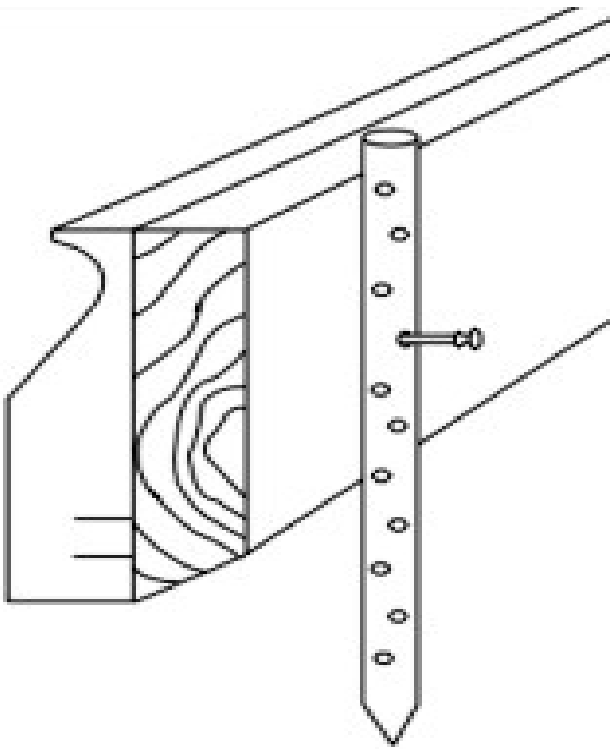

Step Liners let you match your steps to your pool forms, wall caps and counter top forms. One inch bre

STEPLINERS DIMENSIONS

[Click here for Instructional Video](#)

Description:	Part #	Packaged:
Step		Liner Regular
1STP40		10 pieces per carton (4' lengths)
1STP80		10 pieces per carton (8' lengths)
Step		Liner Capstone
9STP40		10 pieces per carton (4' lengths)
9STP80		10 pieces per carton (8' lengths)
Step		Liner Intermediate
2STP40		10 pieces per carton (4' lengths)
2STP80		10 pieces per carton (8' lengths)
Step		Liner Sandstone
17STP40		7 pieces per carton (4' lengths)
17STP80		7 pieces per carton (8' lengths)
Step		Liner Commercial
3STP24		6 pieces per carton (4' lengths)
3STP48		6 pieces per carton (8' lengths)
Step		Liner Safety Tread
19STP40		10 pieces per carton (4' lengths)
19STP80		10 pieces per carton (8' lengths)
Step Liner OG		Liner OG
20STP24		6 pieces per carton (4' lengths)
20STP48		6 pieces per carton (8' lengths)